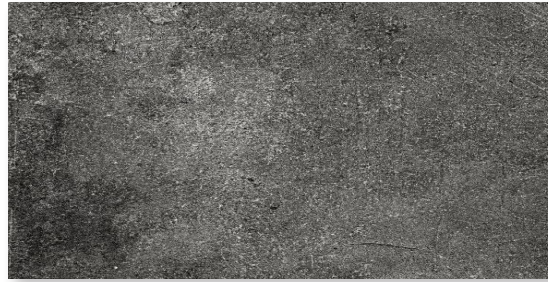

MANOR

COLLECTION

MALINE TILE
ELEVATE YOUR SHOWROOM

malinetile.com

MANOR

Stock Sizes

Colors

Ecrú

Grafite

Perla

Ecru | 24"x24"

Grafite | 24"x24"

Grafite | 24"x48"

Perla | 24"x24"

MANOR

Technical Characteristics